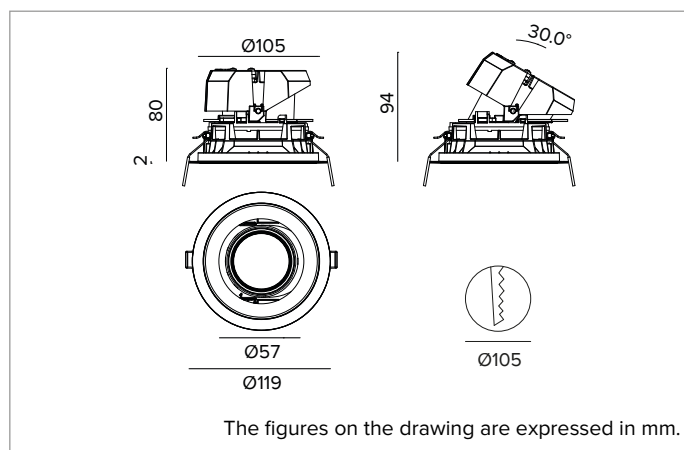

1T8739EL | CTEVO ARCHITECTURAL 105

Adjustable recessed LED projector in a trim version

	3000K	H(m)	D(m)	E _{max} (lx)		
	Ra90		10°			
Fixture Power	7W	1	0.17	6377		
Source Flux	558lm	2	0.34	1594		
Fixture Flux	357lm	3	0.52	709		
Efficacy	49lm/W	4	0.69	399		
TS1357	I _{max} =11429cd/klm	I _{max}	6377cd	5	0.86	255

Optic: REFLECTOR

Beam angles: NSP

Optical efficiency: 64%

Fixture flux: 357lm

Luminous efficacy: 49lm/W

Photobiological safety: Compliant with RG1 low risk group

MECHANICAL CHARACTERISTICS

Die-cast black painted anodised aluminium body and dissipator. Black colour cover. The optical unit can be adjusted up to 30° on the vertical plane with a mechanical beam locking system and a graduated scale, and 358° on the horizontal plane. Trim version with an integrated black ring.